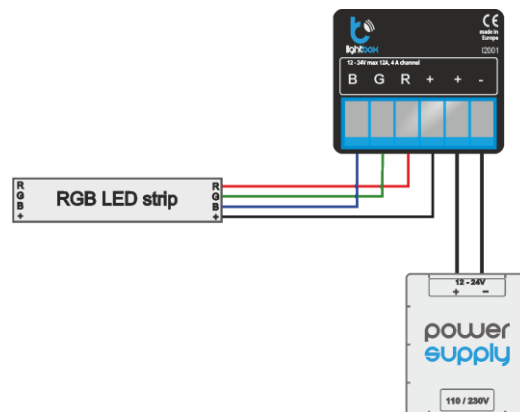

USER GUIDE

MULTI-ZONE WIRELESS LED / LED RGB CONTROLLER

LightBox is the world's smallest, wireless controller based on the Bluetooth technology of the fourth generation. It allows you to control lighting LED lighting - LED color (RGB) and single-color using a smartphone or tablet.

	Important: Before starting the installation, make sure the power is off and you read the following instructions carefully.
	Connect only in accordance with the diagram presented in the manual. Improper connections may be dangerous.
	Do not connect the device to loads exceeding recommended values.

INSTALLATION

Connect the power supply and light source (e.g. the LED strip) according to the scheme:

1. Make sure that the device is properly connected and the antenna is far away from metal objects, electrical cables, etc., which may affect the signal.

USE

- After starting the application, the device is detected and displayed in the list automatically. If this did not happen, make sure Bluetooth is enabled on your phone.

TECHNICAL SPECIFICATIONS lightBox			
electrical parameters			
supply voltage	12 – 24 V DC	number of channels	3
maximum current	12A	current /channel	4A
type of control	PWM		
physical characteristics of the device			
dimensions	39 x 33 x 20 mm	operating temperature range	From 0 to +40°C
housing	made of polyurethane composition not containing halogens, Self-extinguishing for Thermal class B (130 °C)	protection	inverted polarization, ESD
characteristics of the communication			
communication technology	Bluetooth Low Energy 4.0	independent channels	3
transmission type	bi-directional	power signal	1mW
range	up to 20 m in open space (inside buildings the range may be limited to 10m depending of the construction materials used in building and device positioning)	compatible devices	Apple iPhone, Apple iPad, iPad Mini, Android4.3 and newer.